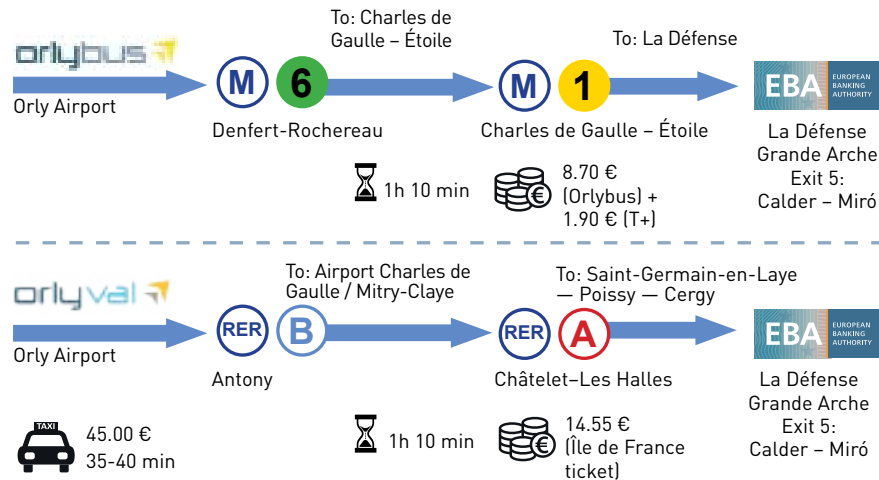

From Paris Orly Airport