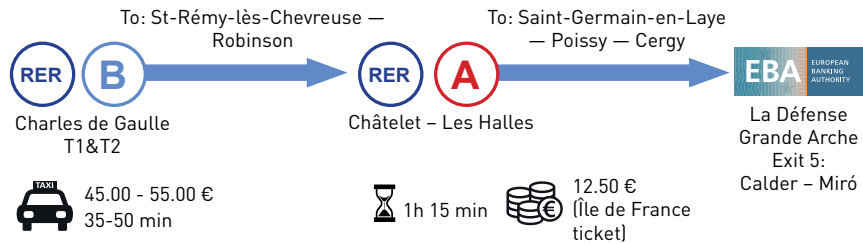

Connections to airports and train stations

Airports

From Paris Charles de Gaulle Airport