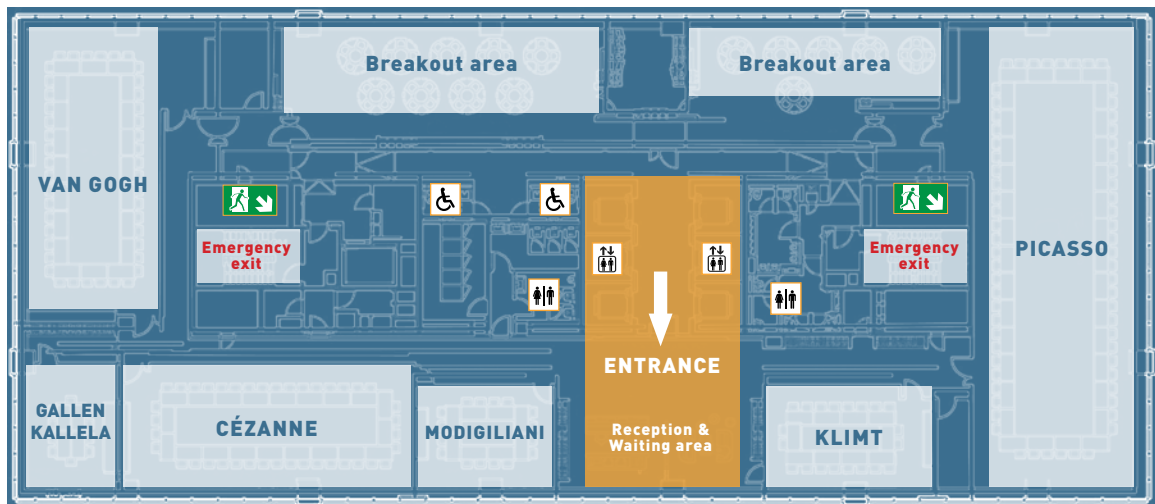

Meeting rooms

The EBA has **six meeting rooms** for external participants, which are located on **floor 27** of Europlaza.

Please sign in at the EBA Reception and you will be directed to the meeting room where your meeting is held.