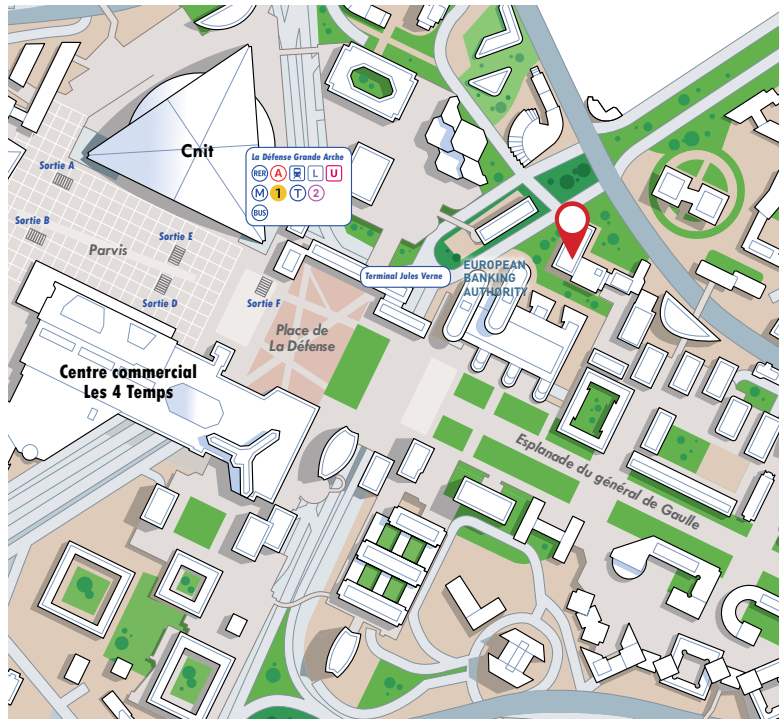

# Travelling to the EBA

The EBA office is a 5-minute walk from the La Défense transport hub, which is easily accessible through various transports.

## PUBLIC TRANSPORT STATIONS

La Défense Grande Arche  
Exit 5: Calder – Miró

Metro Ligne 1, RER A, Tramway 2 and Transiliens U and L all stop at La Défense Grande Arche.

For more travel information, visit Régie Autonome des Transports Parisiens at [ratp.fr](http://ratp.fr) and [transilien.fr](http://transilien.fr)